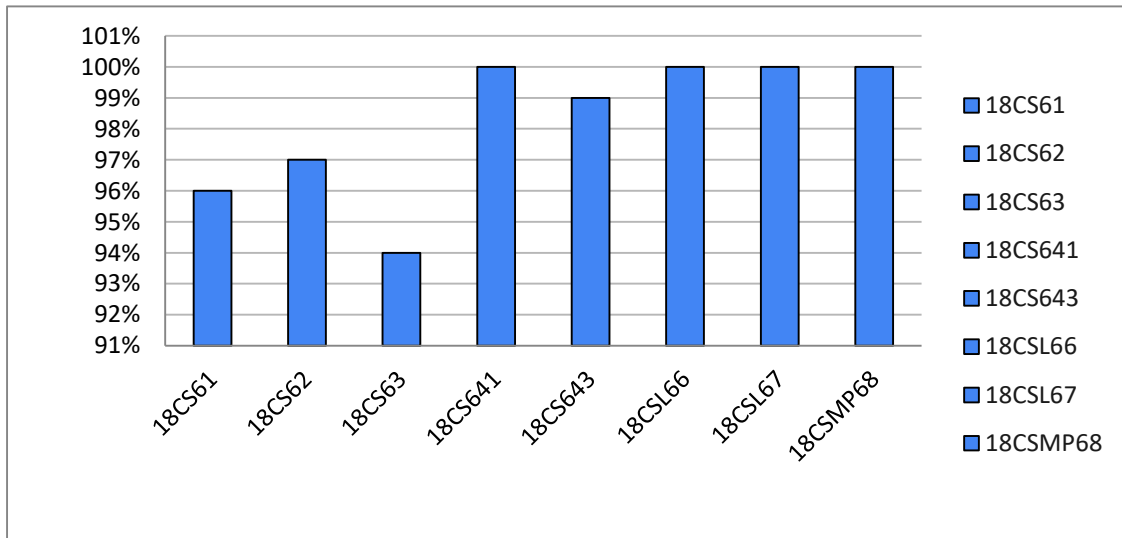

6th B Result Analysis 2021-22