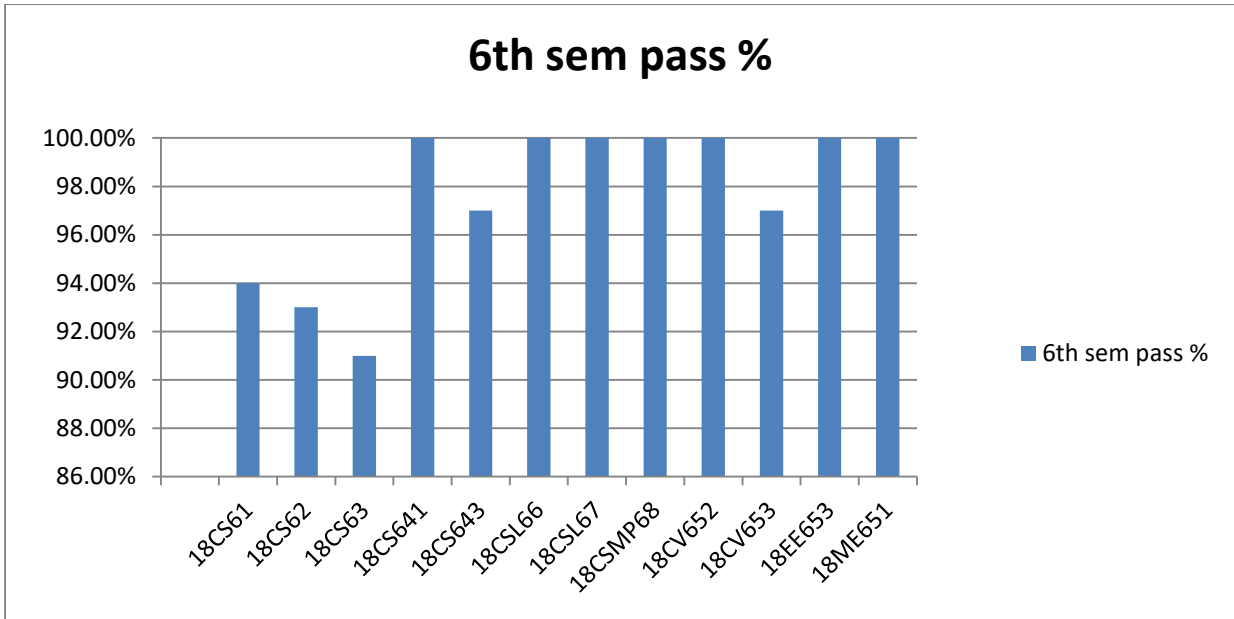

Program Coordinator

Principal