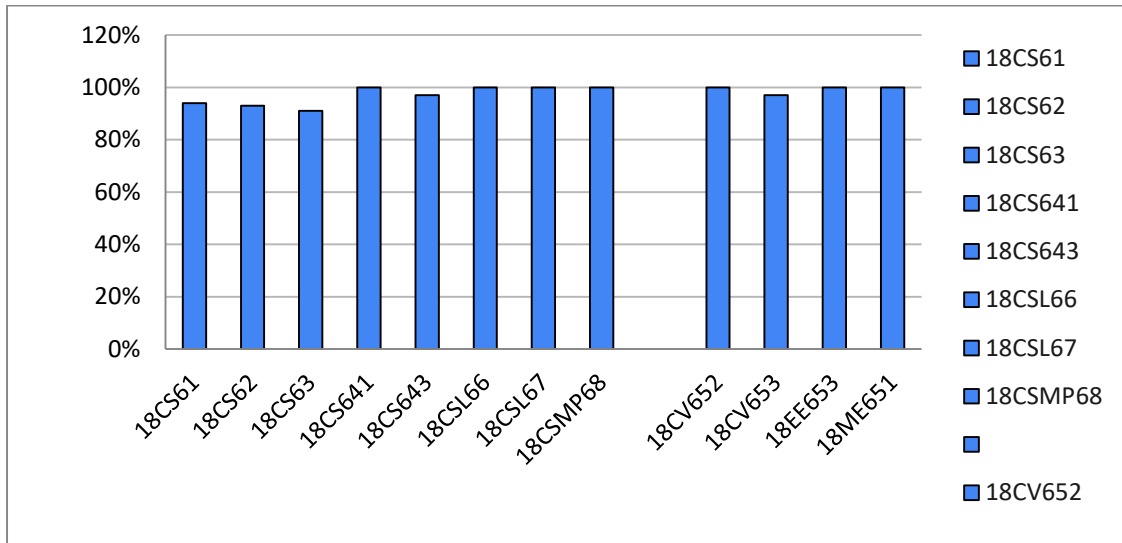

6th A Result Analysis 2021-22