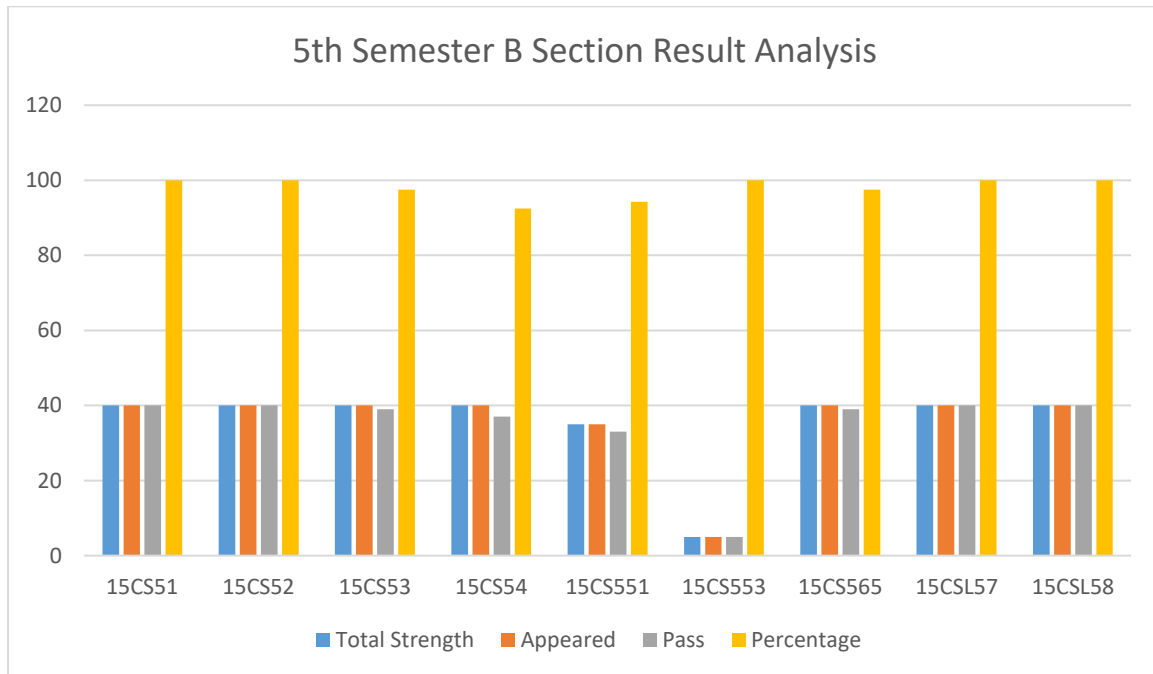

Bapuji Educational Association (Regd.)
Bapuji Institute of Engineering and Technology, Davangere.
Department of Information Science and Engineering.

5th SEMESTER RESULT ANALYSIS 2017-2018

Sl. No.	Subject Code	No. of Candidates Appeared			Fail	Pass	Percentage (%)
		Total Strength	Absent	Appeared			
1	ME (15CS51)	56	01	55	00	55	100
2	CN (15CS52)	56	01	55	04	51	92.72
3	DBMS (15CS53)	56	02	54	03	51	94.44
4	AT&C (15IS54)	56	01	55	06	49	89.09
5	OOMD (15CS551)	40	01	39	03	46	93.75
	ADV. JAVA (15CS553)	09	00	09	00	09	100
6	CC (15CS565)	56	01	55	05	50	90.90
7	N/W Lab (15CSL57)	56	00	56	04	52	92.85
8	DBMS Lab (15CSL58)	56	00	56	00	56	100

Sl. No.	Subject Code	No. of Candidates Appeared			Fail	Pass	Percentage (%)
		Total Strength	Absent	Appeared			
1	ME (15CS51)	40	00	40	00	40	100
2	CN (15CS52)	40	00	40	00	40	100
3	DBMS (15CS53)	40	00	40	01	39	97.50
4	AT&C (15IS54)	40	00	40	03	37	92.50
5	OOMD (15CS551)	40	00	40	02	38	94.28
	ADV. JAVA (15CS553)	05	00	05	00	05	100
6	CC (15CS565)	40	00	40	01	39	97.50
7	N/W Lab (15CSL57)	40	00	40	00	40	100
8	DBMS Lab (15CSL58)	40	00	40	00	40	100